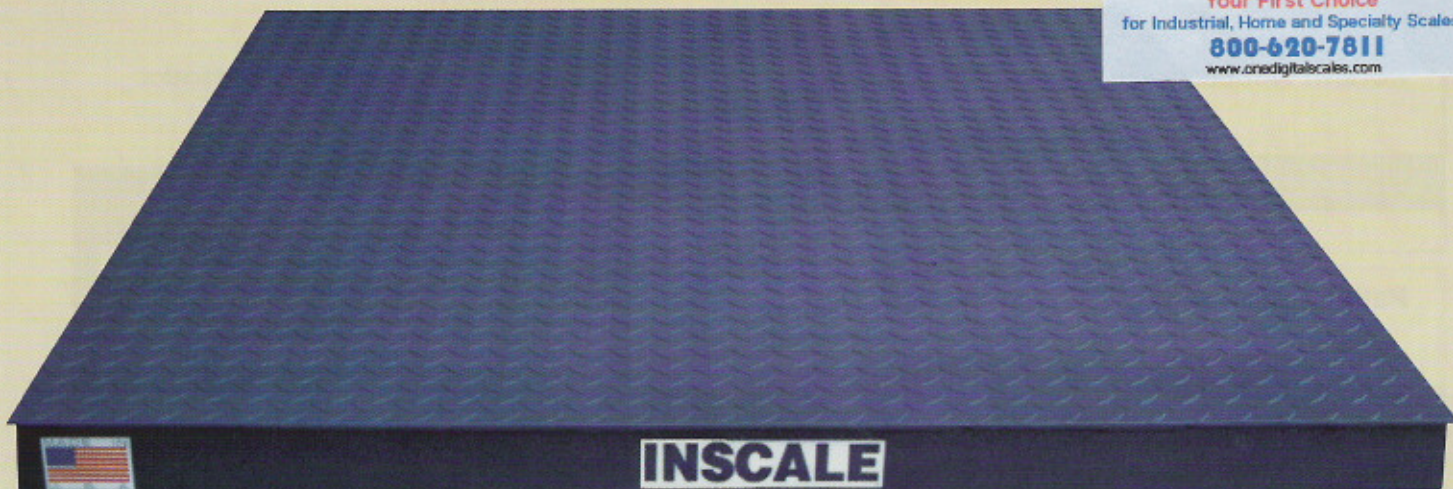

### ■ **RUGGED**

Durable platform design withstands forklift traffic. 300% overload capacity, 150% end-load capacity. Sum capacity of load cells is twice scale capacity.