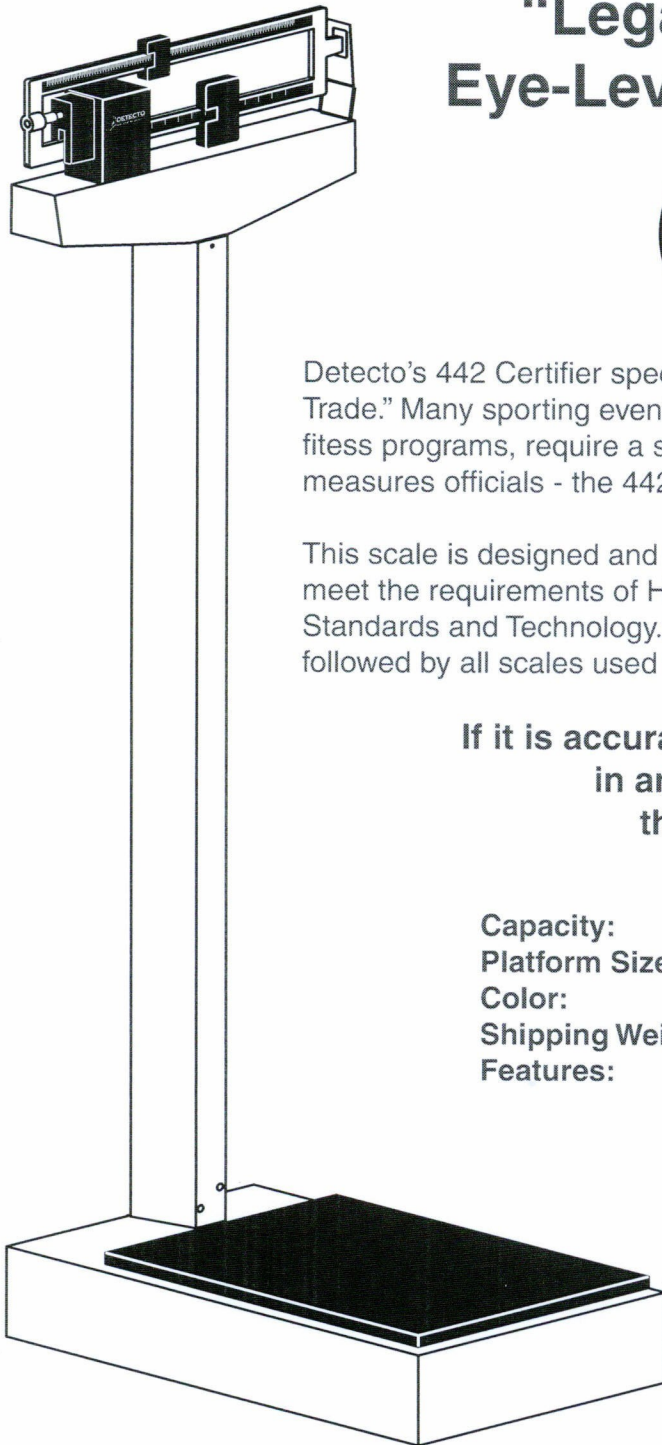

PRODUCT SPECIFICATIONS

“Legal for Trade” Eye-Level Beam Scale

Detecto's 442 Certifier special purpose eye-level beam scale is “Legal for Trade.” Many sporting events, such as wrestling as well as weight loss and fitness programs, require a scale that can be certified by weights and measures officials - the 442 Certifier fills this need.

This scale is designed and manufactured to maintain accuracy necessary to meet the requirements of Handbook No. 44, issued by the National Institute of Standards and Technology. These requirements are the same as must be followed by all scales used for commerce.

**If it is accuracy and performance you need
in an eye-level beam scale,
the 442 is the choice.**

| | Specifications |
|-------------------------|------------------------------|
| Capacity: | 350 lb x 4 oz |
| Platform Size: | 14" X 19" |
| Color: | White |
| Shipping Weight: | 59 1/2 lb |
| Features: | Dual wheels and non-slip mat |