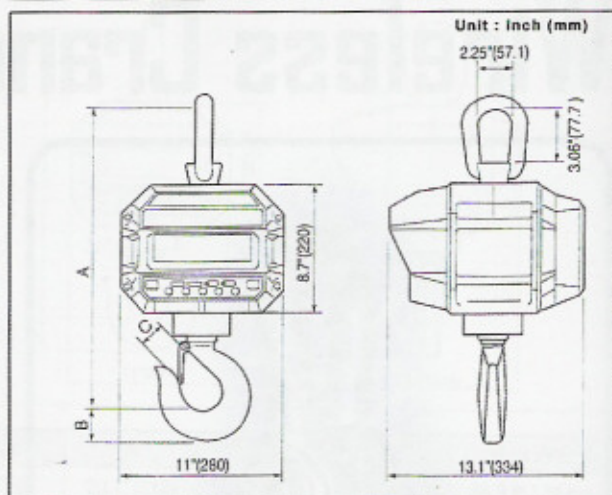

Caston-III BT

Wireless Crane Scale

Bluetooth Remote Control
Battery Operated
Easy to Read 1.5" LED Display
Environmentally Sealed to IP 65 Standards

New!

ISO 9001 certified

CAS
S • C • A • L • E

Caston III BT

Wireless Crane Scale

Features

- Battery Operated w/Low Battery Indicator
- Bluetooth Remote Control
- Rechargeable Battery Pack
- Spare Battery Pack and Charger Included
- Easy to Read 1.5" LED Display
- On, Off, Zero, Tare and Hold (Manual or Automatic) Functions
- Auto Span Adjustment
- Auto Zero Tracking

Specifications

Model	CAST3BT-10K	CAST3BT-20K	CAST3BT-30K
Weighing Capacity	10,000 x 5 lbs	20,000 x 10 lbs	30,000 x 20 lbs
	CAST3BT-40K	CAST3BT-60K	CAST3BT-100K
	40,000 x 20 lbs	60,000 x 20 lbs	100,000 x 20 lbs
Accuracy	Plus or minus 0.1% of applied load		
Maximum Tare	Full Tare		
Units	Pounds		
Overload	Safety: 150% of rated capacity Ultimate: 300% of rated capacity		
Housing	Anodized cast aluminum Double o-ring gasket NEMA 4, IP 65		
Hook, Eye, Shackles	Crosby or equivalent		
Display Type	LED		
	6 Digit (1.5 inch)		
Frequency	2.4 Ghz		
Remote Distance	Up to 350 ft		
Channels	Up to 79 separate channels		
Calibration	Manual		
Operating Power	DC 6V		
Operating Time	14 - 24 hours		
Power Source	AC 120V, 50/60 Hz		
Display Designators	Zero, Tare, Hold, Batt.		
Power Consumption	1.2W		
Operating Temp	-10 °C ~ +40 °C (14 °F ~ 104 °F)		

CAS
S • C • A • L • E

Includes the TW-100
Bluetooth Remote
Control with charger

Dimensions

Model	A	B	C	Weight
CAST3BT-10K	20.1" (512)	1.75" (44.5)	1.69" (42.9)	68.3 lbs

Model	A	B	C	D	Weight
CAST3BT-20K	1.26" (32)	33.27" (845)	3.27" (83)	2.25" (57.2)	97 lbs
CAST3BT-30K	1.50" (38)	34.88" (886)	3.90" (99)	2.50" (63.5)	116.7 lbs
CAST3BT-40K	1.77" (45)	38.98" (990)	4.96" (126)	3.39" (86)	167.5 lbs
CAST3BT-60K	1.97" (50)	47.24" (1200)	5.43" (138)	4.25" (108)	484.6 lbs
CAST3BT-100K	2.56" (65)	59.84" (1,520)	7.08" (180)	5.75" (146)	859.8 lbs