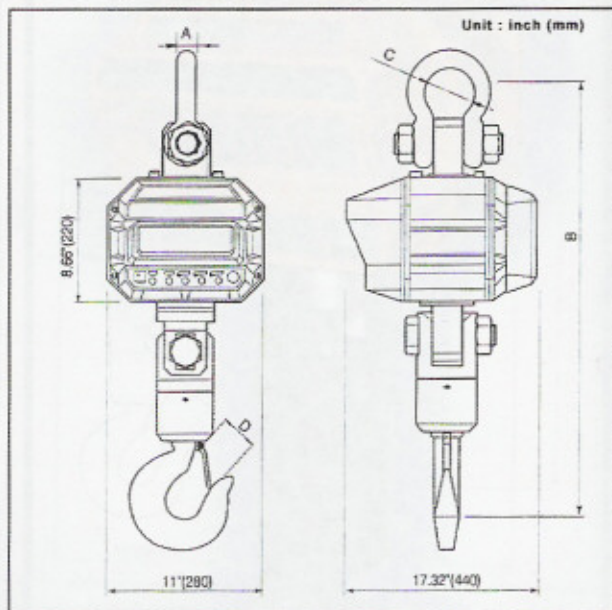

Caston-III BT

Wireless Crane Scale

Bluetooth Remote Control
Battery Operated
Easy to Read 1.5" LED Display
Environmentally Sealed to IP 65 Standards

New!

ISO 9001 certified

CAS
S • C • A • L • E

Caston III BT

Specifications

Model	CAST3BT-10K	CAST3BT-20K	CAST3BT-30K
Weighing Capacity	10,000 x 5 lbs	20,000 x 10 lbs	30,000 x 20 lbs
	CAST3BT-40K	CAST3BT-60K	CAST3BT-100K
	40,000 x 20 lbs	60,000 x 20 lbs	100,000 x 20 lbs
Accuracy	Plus or minus 0.1% of applied load		
Maximum Tare	Full Tare		
Units	Pounds		
Overload	Safety: 150% of rated capacity Ultimate: 300% of rated capacity		
Housing	Anodized cast aluminum Double o-ring gasket NEMA 4, IP 65		
Hook, Eye, Shackles	Crosby or equivalent		
Display Type	LED		
	6 Digit (1.5 inch)		
Frequency	2.4 Ghz		
Remote Distance	Up to 350 ft		
Channels	Up to 79 separate channels		
Calibration	Manual		
Operating Power	DC 6V		
Operating Time	14 - 24 hours		
Power Source	AC 120V, 50/60 Hz		
Display Designators	Zero, Tare, Hold, Batt.		
Power Consumption	1.2W		
Operating Temp	-10 °C ~ +40 °C (14 °F ~ 104 °F)		

CAS
S • C • A • L • E

Includes the TW-100
Bluetooth Remote
Control with charger

Dimensions

Model	A	B	C	Weight
CAST3BT-10K	20.1" (512)	1.75" (44.5)	1.69" (42.9)	68.3 lbs

Model	A	B	C	D	Weight
CAST3BT-20K	1.26" (32)	33.27" (845)	3.27" (83)	2.25" (57.2)	97 lbs
CAST3BT-30K	1.50" (38)	34.88" (886)	3.90" (99)	2.50" (63.5)	116.7 lbs
CAST3BT-40K	1.77" (45)	38.98" (990)	4.96" (126)	3.39" (86)	167.5 lbs
CAST3BT-60K	1.97" (50)	47.24" (1200)	5.43" (138)	4.25" (108)	484.6 lbs
CAST3BT-100K	2.56" (65)	59.84" (1,520)	7.08" (180)	5.75" (146)	859.8 lbs