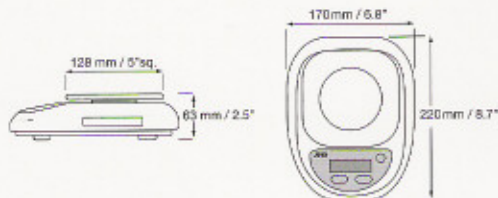

### Features

- IP65/NEMA-4X
- Stainless Steel Construction
- Small footprint
- 1/3000 high resolution
- Portable (6AA batteries not included)
- Clear LCD display
- Stability indicator
- Tare function
- Auto power off
- AC adapter (optional)

### Dimensions mm/inches:

- Small pan shown 128 mm / 5" sq.
- Large pan: 170 mm / 6.8" wide  
137 mm / 5.4" deep

Fully Washdown, Stainless Steel Construction

## HL-WP Series Specifications

MODEL	HL-300WP	HL-1000WP	HL-3000WP	HL-3000WPN	HL-3000LWP	HL-3000LWPN
Grams (g)	300 x 0.1 g	1000 x 0.5 g	3000 x 1 g	3000 x 1 g	3000 x 1 g	3000 x 1 g
Pounds (lb)	—	22 x 0.001 lb	6.6 x 0.002 lb	6.6 x 0.002 lb	6.6 x 0.002 lb	6.6 x 0.002 lb
Pounds/Ounces (lb/oz)	—	2 lb, 3.3 oz x 0.1 oz	6 lb, 9.8 oz x 0.1 oz	—	6 lb, 9.8 oz x 0.1 oz	—
Ounces (oz)	105.8 x 0.01 oz	35.28 x 0.02 oz	105.8 x 0.1 oz	105.8 x 0.1 oz	105.8 x 0.1 oz	105.8 x 0.1 oz
Platform Size	128 mm / 5" square			170 x 137 mm / 6.8 x 5.4" (w x d)		
Linearity	0.1 g	0.5 g			1 g	
Repeatability	0.1 g	0.5 g			1 g	
Std. Deviation						
Display	12 mm / 0.5 inch, 7 segment LCD					
Power	6 'AA' size batteries (not included) or FV-05 AC adapter (option)					
Battery Life	Approx. 100 hours (manganese type), 200 hours (alkaline at 20°C / 68°F)					
Operating Temp	-10°C - 40°C / 14°F - 104°F HR less than 85%					
Weight	Approx. 870 g / 2 lb					