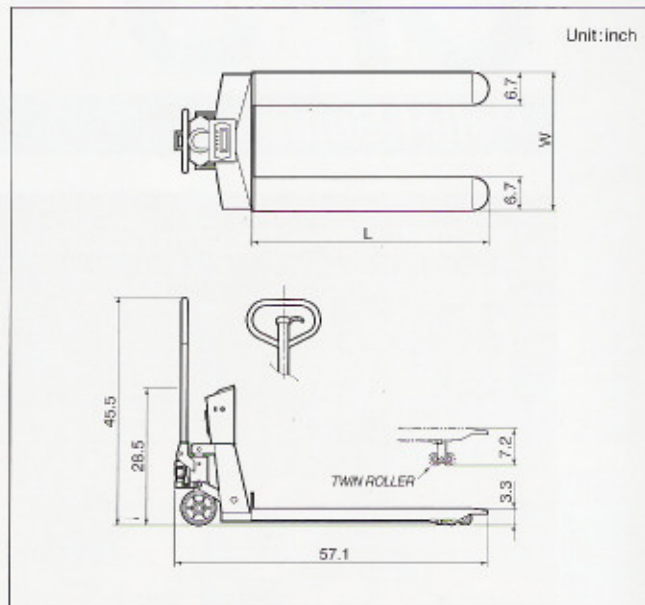

CPS - 2

Pallet Scale

- Pallet Jack with Electronic Scale
- Fast and Easy
- Portable
- Built in Printer

ISO 9001 certified

CAS
S · C · A · L · E

CPS series Pallet Scale

FEATURES

- Easy Operation
- Versatile for Any Size Room
- Heavy Duty for Any Size Job
- Pallet Jack Uses Oil Pressure for Enhanced Stability
- Built in Printer

SPECIFICATIONS

Model	CPS-2
Weighing Capacity	5000 × 1 lb
Measurement Type	CI-2001B, Load Cell
Power Source	Rechargeable Battery, 6V
Display Type	5 Digit LCD (Height = 1 inch)
Display Designators	ON/OFF, Zero, Tare, kg/lb
Accessory	Rechargeable Battery, AC adaptor

DIMENSIONS

Unit: inch

Model		CPS-2		
Size	TYPE	A	B	C
	W		21.3	24.4
L		42.5	42.5	47.2

* A/B Type : Special Order

ONE DIGITALSCALES.com

Call Us Toll-Free

800-620-7811

www.onedigitalscales.com