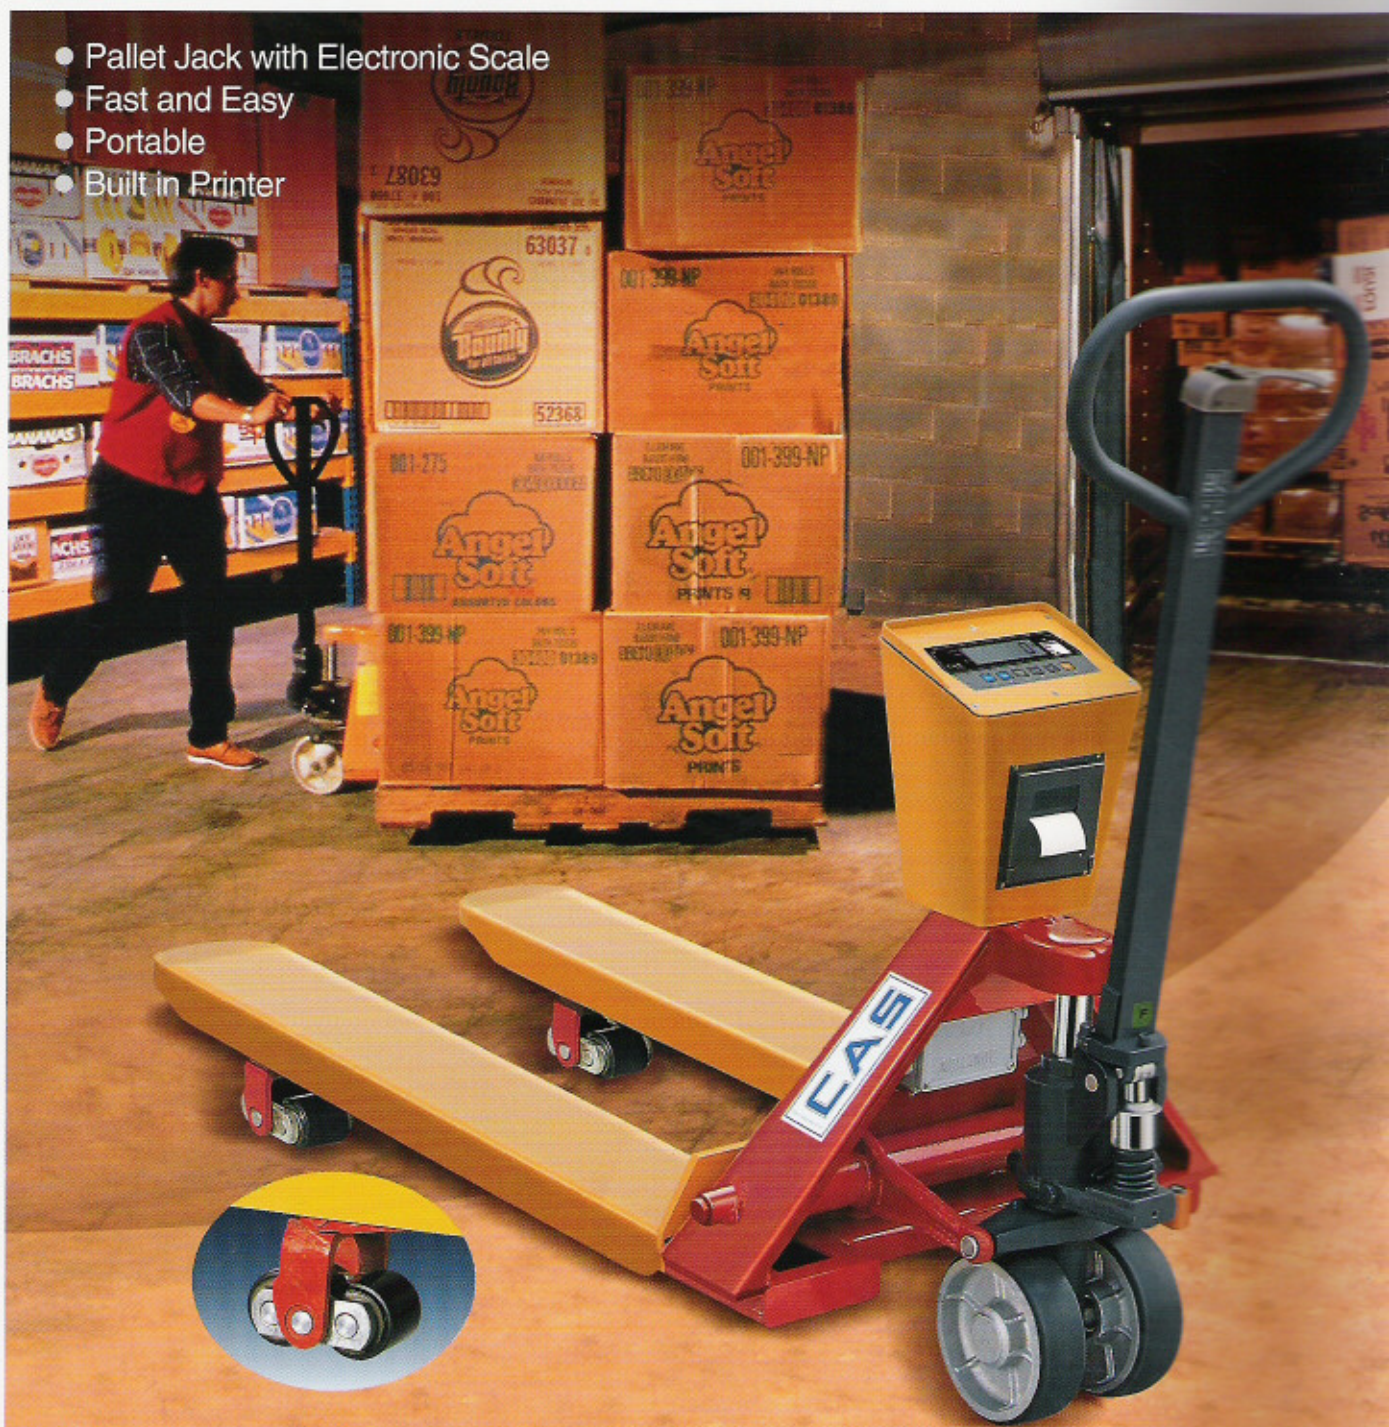

CPS - 2

Pallet Scale

- Pallet Jack with Electronic Scale
- Fast and Easy
- Portable
- Built in Printer

ISO 9001 certified

CAS
S · C · A · L · E

CPS series Pallet Scale

FEATURES

- Easy Operation
- Versatile for Any Size Room
- Heavy Duty for Any Size Job
- Pallet Jack Uses Oil Pressure for Enhanced Stability
- Built in Printer

SPECIFICATIONS

Model	CPS-2
Weighing Capacity	5000 × 1 lb
Measurement Type	CI-2001B, Load Cell
Power Source	Rechargeable Battery, 6V
Display Type	5 Digit LCD (Height = 1 inch)
Display Designators	ON/OFF, Zero, Tare, kg/lb
Accessory	Rechargeable Battery, AC adaptor