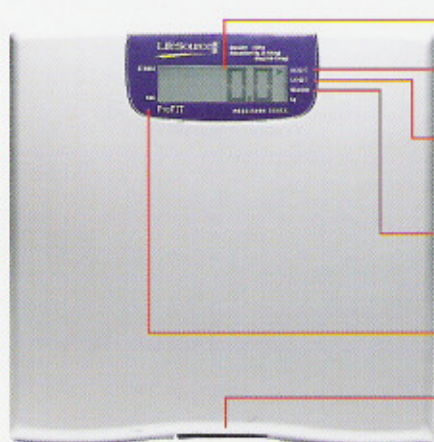

...Clearly a Better Value

ISO 9002 CERTIFIED

Precision Health Scale for Home, Athletic and Medical Use

10 Times More Accurate than Conventional Bathroom Scales

(350lb x 0.1lb)

The UC-321S Precision Scale is a sleek, stylish unit that offers more precise readings and functionality than those offered from traditional scales. This scale provides your weight to a tenth of a pound for precise information.

Precise Measurements

The UC-321S Precision Scale provides ultra precise weight results. Even the slightest increase or decrease in weight from an object like a glass of water registers on this scale. The UC-321S scale is extremely useful for diabetics and athletes who need to closely monitor and control their body weight within a certain range.

Large Easy-to Read Display

Superior Accuracy

Accurate to 0.1 lb up to 350 lbs.

Target Weight Function

Automatically calculates difference between desired target and actual weight

31 Measurement Memory

Calculates difference between previous and current weight

The UC-321PS model includes the RS-232C computer interface for data collection into Windows™ software applications.

Specifications

Capacity	350lb
Resolution	0.1lb
Display	LCD, character height, 1" height (25mm)
Power	4 type AA batteries
Battery Life	Approx. 2,000 measurements
Weight	Approx. 4.85lb (2.2kg)
Dimensions	12.6 x 12.3 x 1.4" (W x D x H)
Auto Power Off	5 seconds
Operating Temperature	50~95°F (10~35°C)
RS-232C Computer Interface	Model UC-321PS only
Warranty	3 years